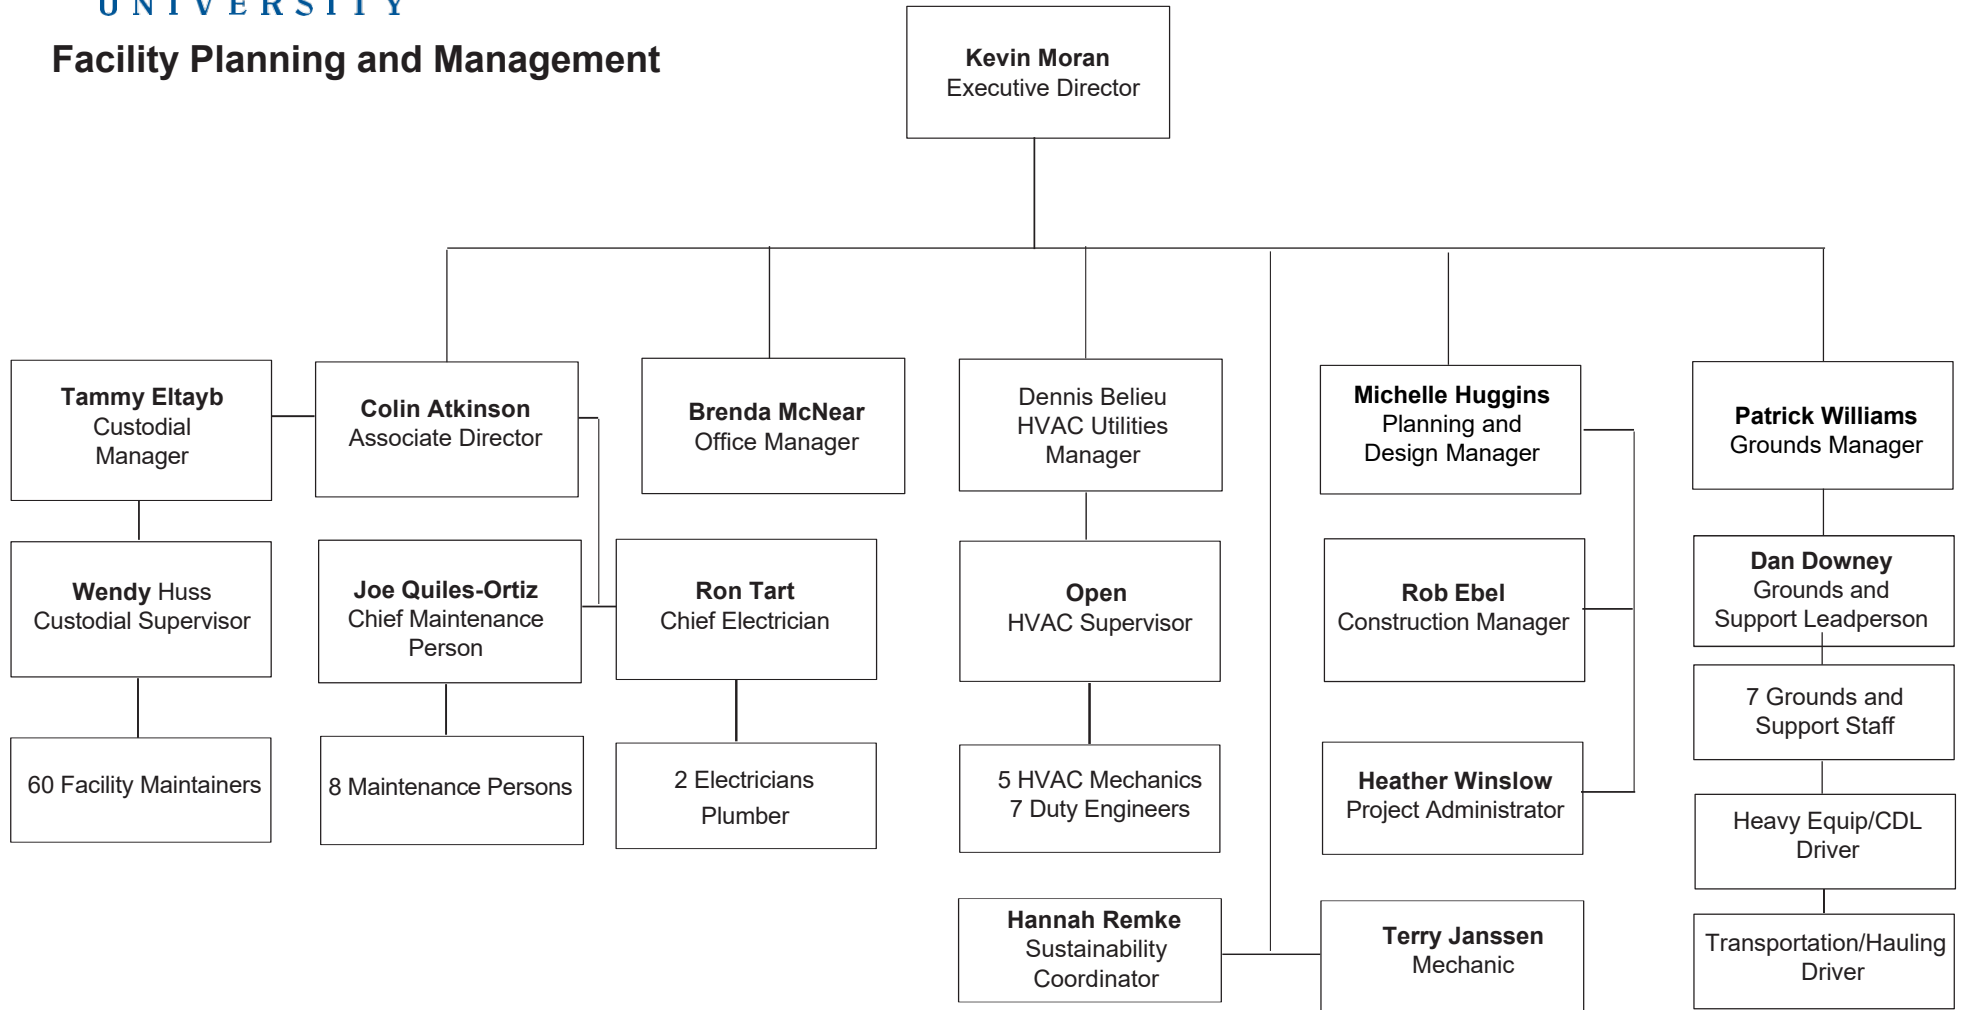

## Facility Planning and Management

<b>Public Safety Dispatch</b> 515-271-2222 515-271-3955	<b>Kevin Pendas</b> Locksmith
---	----------------------------------